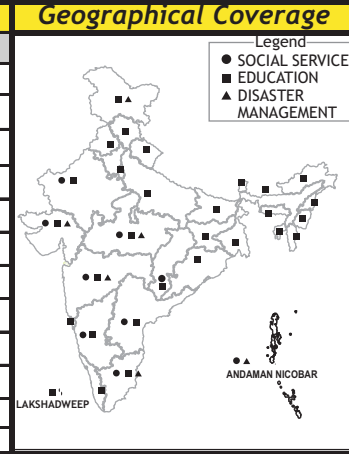

Activities & Programmes of Bharatiya Jain Sanghatana (BJS)
<b>Social Service Wing</b>
Empowerment of Girls (EOG)
Empowerment of Boys (EOB)
Holistic Development of Family (HDF)
Student Assessment Program (SAP) 8
Student Assessment Program (SAP) 10
Career Guidance (CG)
Knowledge Kafe (KK)
Personality Development Program
Participation of Women in Business
Yuvak Yuvati Parichaya Sammelan
Mass Marriage
Jain Family Court
Plastic Surgery Camps
oga & Pranayam Shibir
And many more

Disaster Management Wing
1992 - Communal Riots
1993 - Latur Earthquake
1997 - Melghat Malnutrition Project
1997 - Jabalpur Earthquake
2001 - Gujarat Earthquake
2002 - Akola Floods
2004 - Tsunami Tamil Nadu
2004 - Tunami Andaman & Nicobar Islands
2005 - Stampede at Mandhardevi Temple MH
2005/2006 - Maharashtra Floods
2005 - Jammu & Kashmir Earthquake
2006 - Kokan Floods
2008 - Bihar Flood
International Institute for Disaster Management (IIDM) Proposed